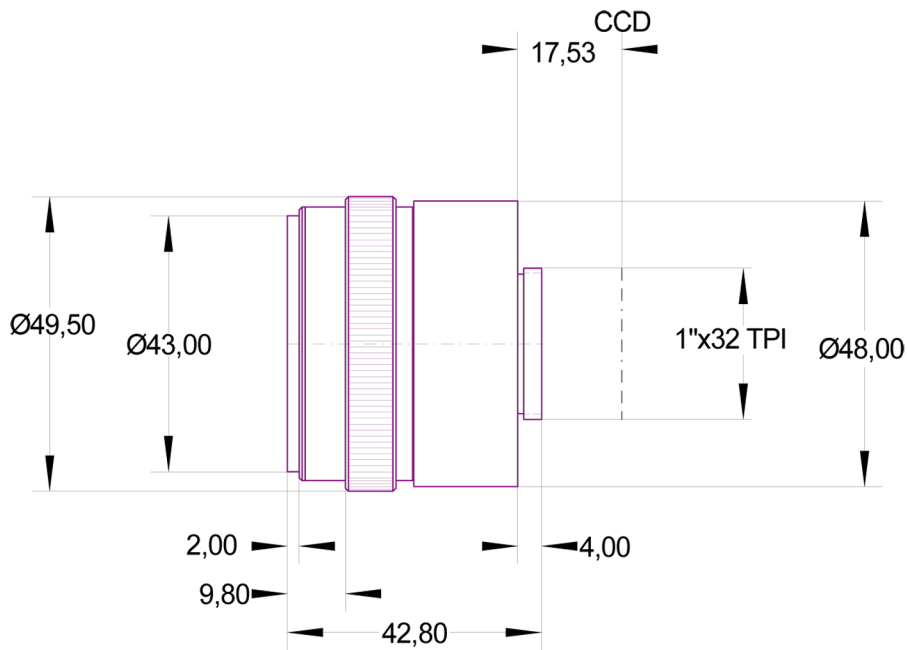

## DATA SHEET

### S5LPJ2535/216

2.8/35.3 mm  
c-mount

no picture available

outline drawing

other adapter on special request

**S5LPJ2535/216**  
**2.8/35.3 mm**

**Specifications**

part number	S5LPJ2535/216
effective focal length [mm]	35.3
F/#	2.8
iris	variable
magnification (opt.)	---
max. field of view (full angle) [°]	14.0
max. image diagonal [mm]	8.0
opt. working distance [mm]	---
max. distortion [%]	0.1
wavelength [nm]	250-350
max. outside-Ø [mm]	49.5
length [mm]	38.8
weight [kg]	0.2

**Distortion for 300 nm**

T..Tangential

**MTF for various object heights at F# 4.0**

S..Sagittal