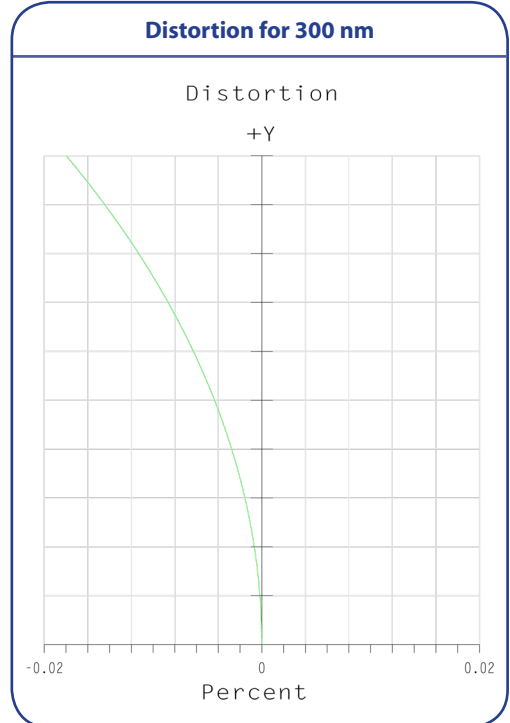

### S5LPJ2535/216

2.8/35.3 mm  
c-mount

no picture available

outline drawing

other adapter on special request

**S5LPJ2535/216**  
**2.8/35.3 mm**

**Specifications**

part number	S5LPJ2535/216
effective focal length [mm]	35.3
F/#	2.8
iris	variable
magnification (opt.)	---
max. field of view (full angle) [°]	14.0
max. image diagonal [mm]	8.0
opt. working distance [mm]	---
max. distortion [%]	0.1
wavelength [nm]	250-350
max. outside-Ø [mm]	49.5
length [mm]	38.8
weight [kg]	0.2

**Distortion for 300 nm**

T..Tangential

**MTF for various object heights at F# 4.0**

S..Sagittal