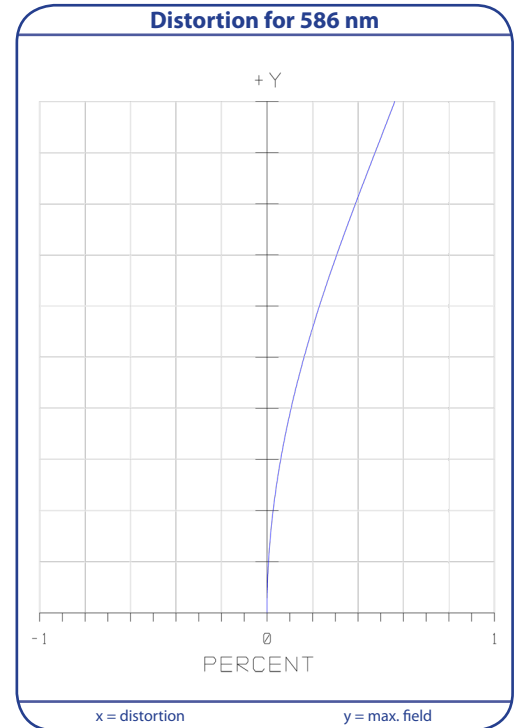

DATA SHEET

S5LPJ3005/M72

Correctal® TL200/0.33
telecentric lens
with M72-thread

outline drawing

other adapter on special request

S5LPJ3005/M72

Correctal® TL200/0.33 telecentric lens with M72-thread

Specifications	
part number	S5LPJ3005/M72
magnification (+/-5%)	0.333
working distance [mm] (+/-2%)	310.0
max. object size [mm] at a chip size of [mm]	85.7 28.6
distorsion [%]	0.2
max. object size [mm] at a chip size of [mm]	104.9 35.0
distorsion [%]	0.25
max. object size [mm] at a chip size of [mm]	129.8 43.3
distorsion [%]	0.3
max. object size [mm] at a chip size of [mm]	179.9 60.0
distorsion [%]	0.6
numerical aperture	0.02
max. outside-Ø [mm]	218.0
length [mm] (+/-2%)	578.8
weight [kg]	13.1

T.. Tangential

MTF for various object heights at 586nm

S.. Sagittal

also available with M42- and M60-mount