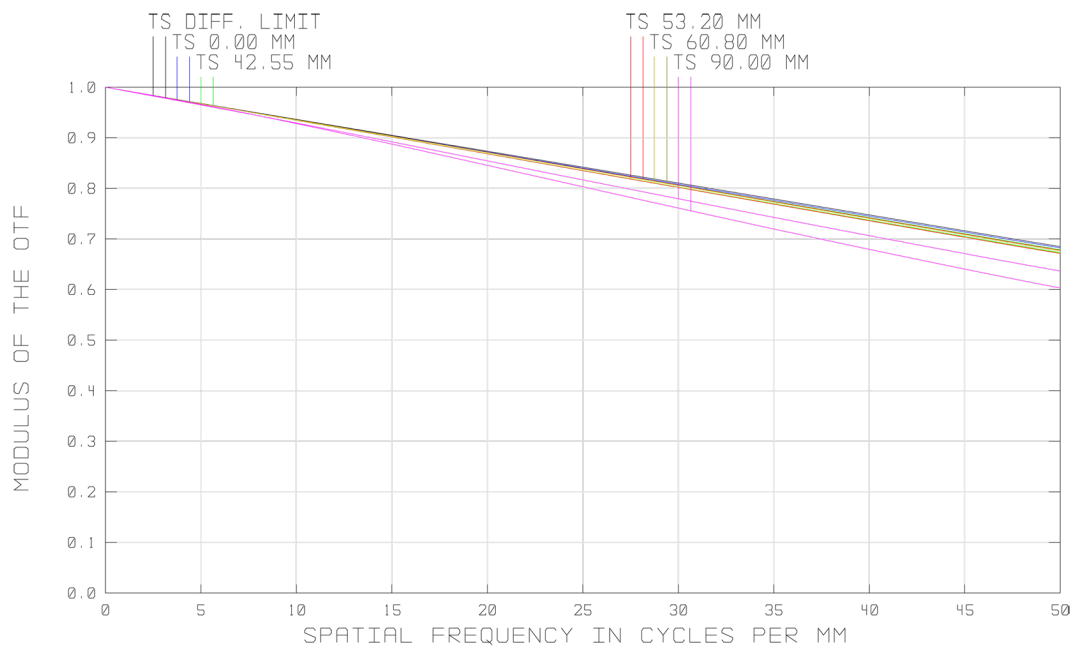

DATA SHEET

S5LPJ3005/M72

Correctal® TL200/0.33
telecentric lens
with M72-thread

outline drawing

other adapter on special request

S5LPJ3005/M72

Correctal® TL200/0.33 telecentric lens with M72-thread

Specifications	
part number	S5LPJ3005/M72
magnification (+/-5%)	0.333
working distance [mm] (+/-2%)	310.0
max. object size [mm] at a chip size of [mm]	85.7 28.6
distorsion [%]	0.2
max. object size [mm] at a chip size of [mm]	104.9 35.0
distorsion [%]	0.25
max. object size [mm] at a chip size of [mm]	129.8 43.3
distorsion [%]	0.3
max. object size [mm] at a chip size of [mm]	179.9 60.0
distorsion [%]	0.6
numerical aperture	0.02
max. outside-Ø [mm]	218.0
length [mm] (+/-2%)	578.8
weight [kg]	13.1

T.. Tangential

MTF for various object heights at 586nm

S.. Sagittal

also available with M42- and M60-mount