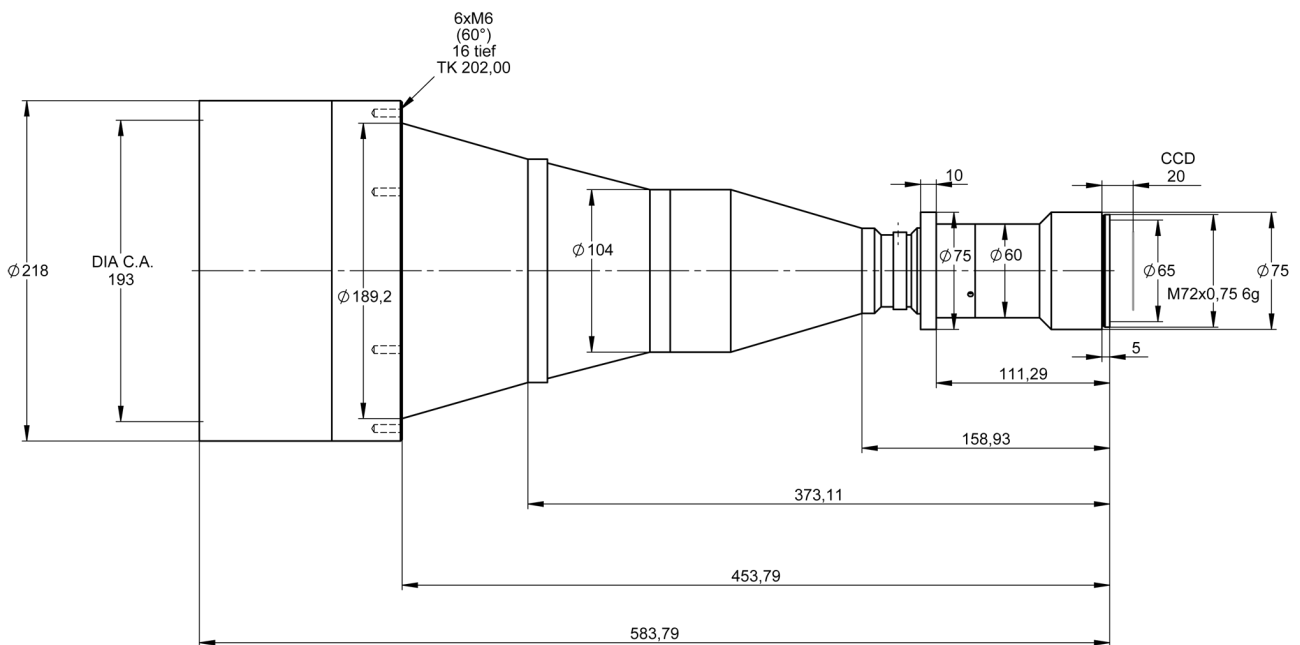

DATA SHEET

S5LPJ3005/M72

Correctal® TL200/0.33
telecentric lens
with M72-thread

outline drawing

other adapter on special request

S5LPJ3005/M72

Correctal® TL200/0.33 telecentric lens with M72-thread

Specifications	
part number	S5LPJ3005/M72
magnification (+/-5%)	0.333
working distance [mm] (+/-2%)	310.0
max. object size [mm] at a chip size of [mm]	85.7 28.6
distorsion [%]	0.2
max. object size [mm] at a chip size of [mm]	104.9 35.0
distorsion [%]	0.25
max. object size [mm] at a chip size of [mm]	129.8 43.3
distorsion [%]	0.3
max. object size [mm] at a chip size of [mm]	179.9 60.0
distorsion [%]	0.6
numerical aperture	0.02
max. outside-Ø [mm]	218.0
length [mm] (+/-2%)	578.8
weight [kg]	13.1

T.. Tangential

MTF for various object heights at 586nm

S.. Sagittal

also available with M42- and M60-mount