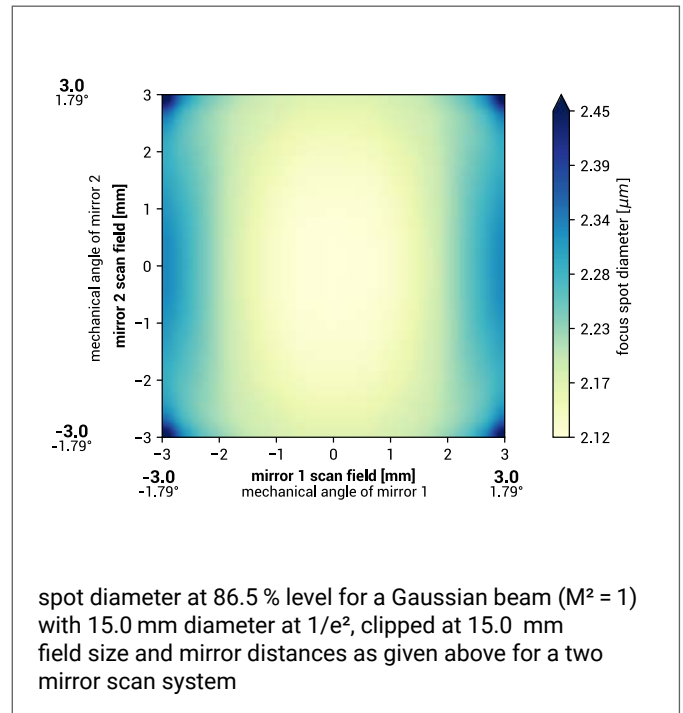

DATA SHEET

S4LFT4149-075

F-THETA

TELECENTRIC - FUSED SILICA

355 nm

ILLUSTRATION ONLY

OUTLINE DRAWING

All information contained in this data sheet is for information purposes only and is not binding. The content is subject to change at any time without notification, all information without guarantee. We reserve the right to make constructional changes in the course of product improvement. Copyright © Sill Optics GmbH • All rights reserved

Sill Optics GmbH • Johann-Höllfritsch-Straße 13 • D-90530 Wendelstein • +49 9129 9023-0 • Published: 27.07.2023

Sill
OPTICS
WWW.SILLOPTICS.DE

DATA SHEET

SPECIFICATIONS

| | |
|--|---|
| article number | S4LFT4149-075 |
| design wavelength [nm] | 355 |
| effective focal length [mm] | 48.1 |
| working distance [mm] | 69.3 |
| max. entrance beam-Ø [mm] | 15.0 |
| aperture stop distance [mm] | 23.8 |
| scan area for a 2 mirror system with mirror distance from lens housing for mirror 2 / mirror 1 [mm x mm] | 6 x 6 15.3 / 32.3 |
| max. telecentricity error [°] | 2.1 |
| total transmission [%] | > 97 |
| absorption [ppm] | not specified |
| lens material | fused silica |
| LIDT (coating) | 1.0 J/cm ² per 1ns pulse at 50Hz |
| SP and USP usable | yes |
| weight [kg] | not yet weighed |
| cover glass | S4LPG3105-075 |
| cleanliness | not specified |

SPOT

BACK REFLECTION POSITIONS

REMARKS

- The stated values are based on a vignetting of less than 1 %.
- Effective focal length and working distance have a tolerance of +/- 1.5 %.
- Absorption tolerance +/- 25 %. Absorption may increase. Correct cleaning establishes original condition.