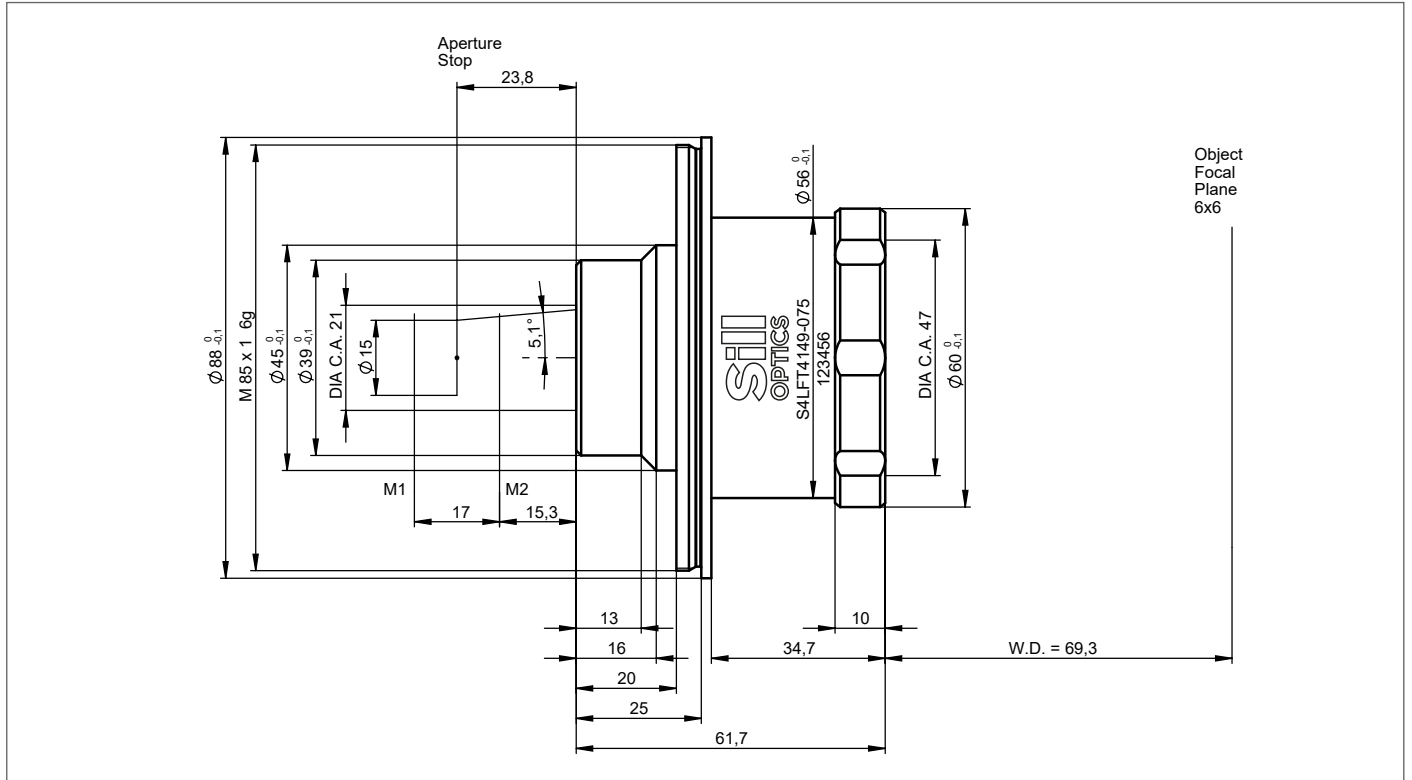

DATA SHEET

S4LFT4149-075

F-THETA

TELECENTRIC - FUSED SILICA

355 nm

ILLUSTRATION ONLY

OUTLINE DRAWING

All information contained in this data sheet is for information purposes only and is not binding. The content is subject to change at any time without notification, all information without guarantee. We reserve the right to make constructional changes in the course of product improvement. Copyright © Sill Optics GmbH • All rights reserved

Sill Optics GmbH • Johann-Höllfritsch-Straße 13 • D-90530 Wendelstein • +49 9129 9023-0 • Published: 27.07.2023

Sill
OPTICS
WWW.SILLOPTICS.DE

DATA SHEET

SPECIFICATIONS

| | |
|--|---|
| article number | S4LFT4149-075 |
| design wavelength [nm] | 355 |
| effective focal length [mm] | 48.1 |
| working distance [mm] | 69.3 |
| max. entrance beam-Ø [mm] | 15.0 |
| aperture stop distance [mm] | 23.8 |
| scan area for a 2 mirror system with mirror distance from lens housing for mirror 2 / mirror 1 [mm x mm] | 6 x 6 15.3 / 32.3 |
| max. telecentricity error [°] | 2.1 |
| total transmission [%] | > 97 |
| absorption [ppm] | not specified |
| lens material | fused silica |
| LIDT (coating) | 1.0 J/cm ² per 1ns pulse at 50Hz |
| SP and USP usable | yes |
| weight [kg] | not yet weighed |
| cover glass | S4LPG3105-075 |
| cleanliness | not specified |