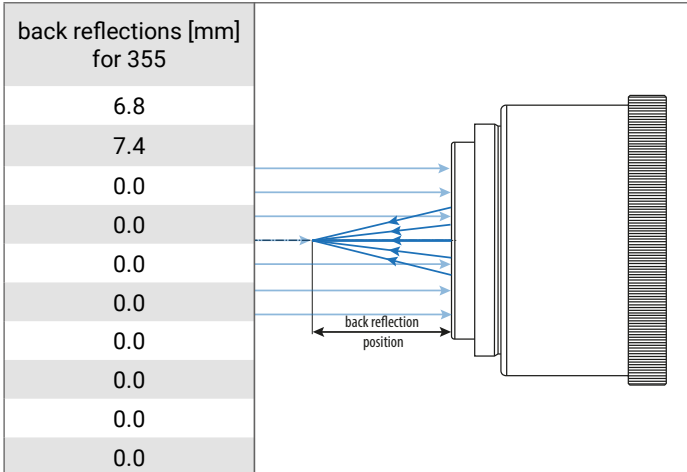

DATA SHEET

S4LFT4149-075

F-THETA

TELECENTRIC - FUSED SILICA

355 nm

ILLUSTRATION ONLY

OUTLINE DRAWING

All information contained in this data sheet is for information purposes only and is not binding. The content is subject to change at any time without notification, all information without guarantee. We reserve the right to make constructional changes in the course of product improvement. Copyright © Sill Optics GmbH • All rights reserved

Sill Optics GmbH • Johann-Höllfritsch-Straße 13 • D-90530 Wendelstein • +49 9129 9023-0 • Published: 27.07.2023

Sill
OPTICS
WWW.SILLOPTICS.DE

DATA SHEET

SPECIFICATIONS

| | |
|--|---|
| article number | S4LFT4149-075 |
| design wavelength [nm] | 355 |
| effective focal length [mm] | 48.1 |
| working distance [mm] | 69.3 |
| max. entrance beam-Ø [mm] | 15.0 |
| aperture stop distance [mm] | 23.8 |
| scan area for a 2 mirror system with mirror distance from lens housing for mirror 2 / mirror 1 [mm x mm] | 6 x 6 15.3 / 32.3 |
| max. telecentricity error [°] | 2.1 |
| total transmission [%] | > 97 |
| absorption [ppm] | not specified |
| lens material | fused silica |
| LIDT (coating) | 1.0 J/cm ² per 1ns pulse at 50Hz |
| SP and USP usable | yes |
| weight [kg] | not yet weighed |
| cover glass | S4LPG3105-075 |
| cleanliness | not specified |

SPOT

BACK REFLECTION POSITIONS

REMARKS

- The stated values are based on a vignetting of less than 1 %.
- Effective focal length and working distance have a tolerance of +/- 1.5 %.
- Absorption tolerance +/- 25 %. Absorption may increase. Correct cleaning establishes original condition.