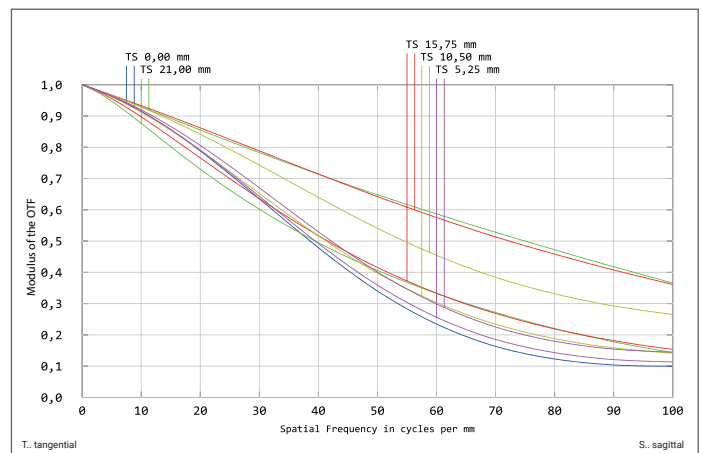

MTF FOR VARIOUS OBJECT HEIGHTS AT 850 nm

GRAPHS AND DATA GIVEN BY DESIGN

All information contained in this data sheet is for information purposes only and is not binding. The content is subject to change at any time without notification, all information without guarantee. We reserve the right to make constructional changes in the course of product improvement. Copyright © Sill Optics GmbH • All rights reserved

Sill Optics GmbH • Johann-Höllfritsch-Straße 13 • D-90530 Wendelstein • +49 9129 9023-0 • Published: 20.08.2024