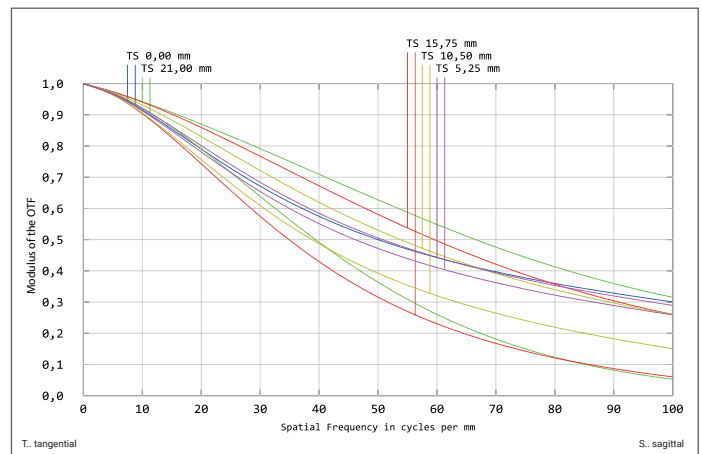

MTF FOR VARIOUS OBJECT HEIGHTS AT 540 nm