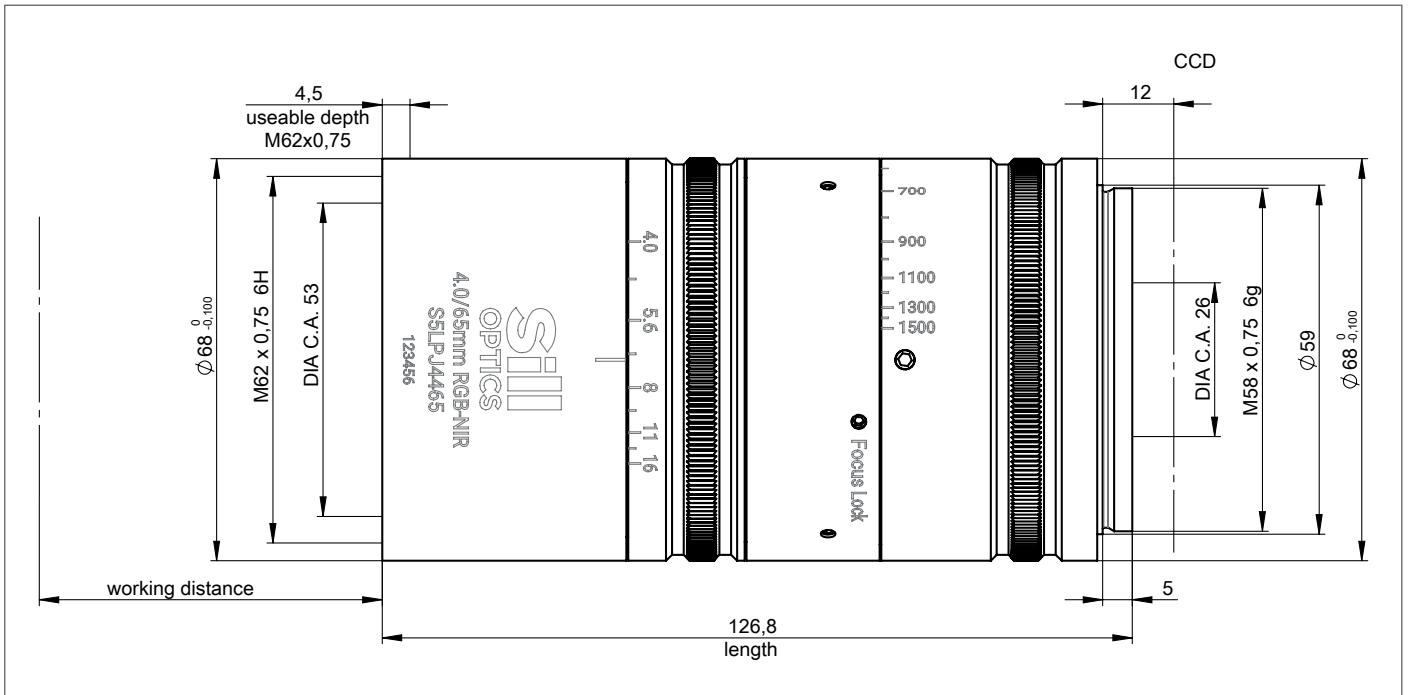

OUTLINE DRAWING

All information contained in this data sheet is for information purposes only and is not binding. The content is subject to change at any time without notification, all information without guarantee. We reserve the right to make constructional changes in the course of product improvement. Copyright © Sill Optics GmbH • All rights reserved

Sill Optics GmbH • Johann-Höllfritsch-Straße 13 • D-90530 Wendelstein • +49 9129 9023-0 • Published: 20.08.2024