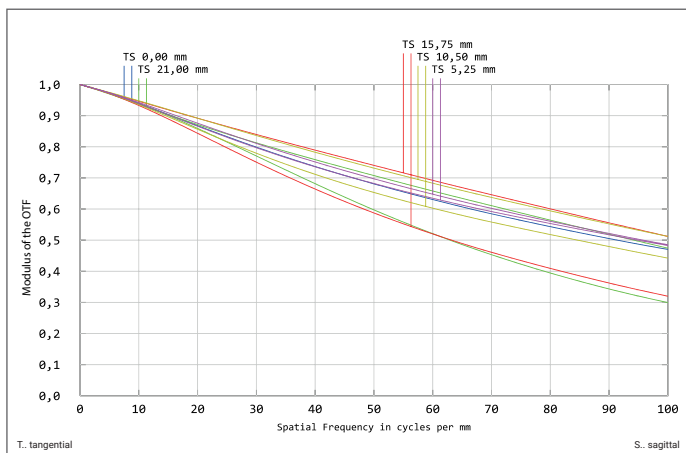

MTF FOR VARIOUS OBJECT HEIGHTS AT 630 nm