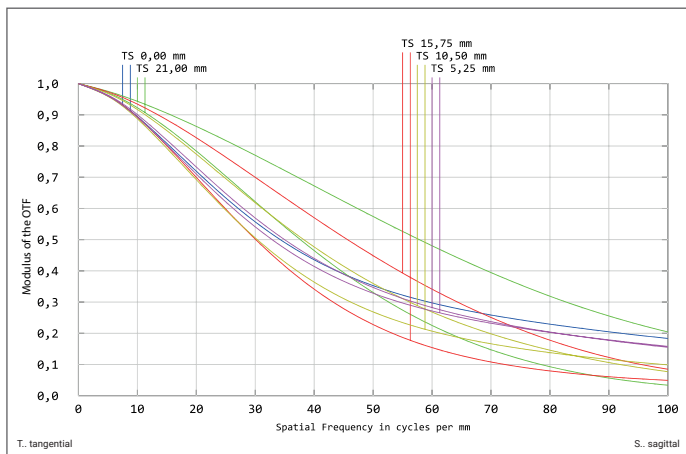

MTF FOR VARIOUS OBJECT HEIGHTS AT 460 nm